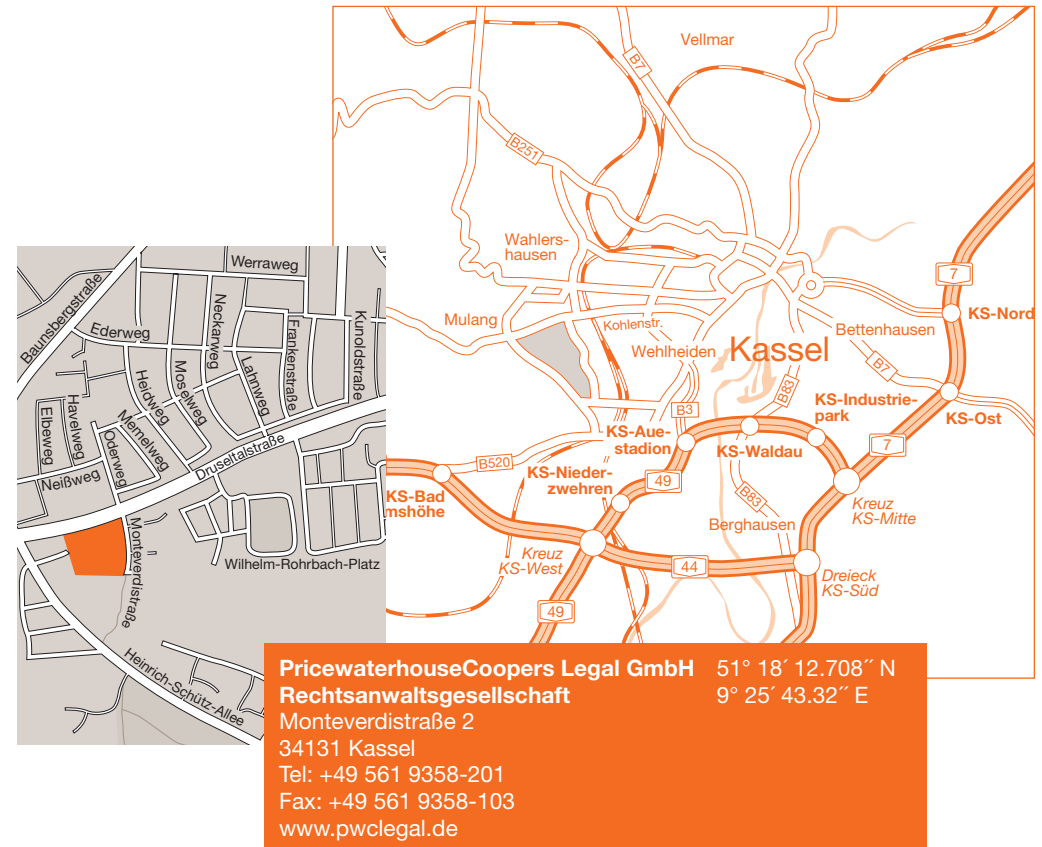

How to find us

PwC Legal in Kassel

By car

From the A44 Dortmund

- Follow the A44 towards Kassel.
- At the Kreuz Kassel-West motorway intersection, take the A49 towards Kassel.
- Leave the A49 at the Kassel-Auestadion exit.
- Follow the B3 and exit the B3 immediately and continue straight ahead on Ludwig-Mond-Straße.
- Follow the road (Schönfelder Straße) towards Bahnhof Kassel-Wilhelmshöhe.
- After approximately 200 metres, turn left into Kohlenstraße.
- Continue on Druseltalstraße.
- After approximately 1.3 kilometres, turn left into MonteverdisträÙe.
- PwC Legal is on the right.

From the A49 Fritzlar

- Follow the A49 towards Kassel.
- Leave the A49 at the Kassel-Auestadion exit.
- Follow the B3 and exit the B3 immediately and continue straight ahead on Ludwig-Mond-StraÙe.
- Follow the road (Schönfelder Straße) towards Bahnhof Kassel-Wilhelmshöhe.
- After approximately 200 metres, turn left into Kohlenstraße.
- Continue on Druseltalstraße.
- After approximately 1.3 kilometres, turn left into MonteverdisträÙe.
- PwC Legal is on the right.

- Continue on Druseltalstraße.
- After approximately 1.3 kilometres, turn left into MonteverdisträÙe.
- PwC Legal is on the right.

From the A7 Göttingen

- Follow the A7 towards Kassel, Fulda.
- At the Kreuz Kassel-Mitte motorway intersection, take the A49 towards Kassel.
- Leave the A49 at the Kassel-Auestadion exit.

- Follow the B3 and exit the B3 immediately and continue straight ahead on Ludwig-Mond-StraÙe.
- Follow the road (Schönfelder Straße) towards Bahnhof Kassel-Wilhelmshöhe.
- After approximately 200 metres, turn left into Kohlenstraße.
- Continue on Druseltalstraße.
- After approximately 1.3 kilometres, turn left into MonteverdisträÙe.
- PwC Legal is on the right.