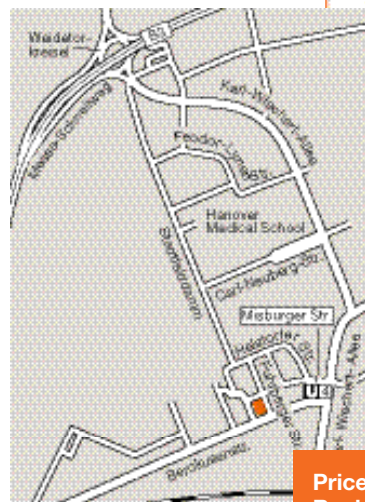

From the A2 Berlin/Dortmund

- Follow the A2 to the Kreuz Hannover/ Buchholz motorway intersection and take the Messe exit via the Messeschnellweg (express way) B3/B6 towards Messe (exhibition centre).

- Leave the Messeschnellweg at the Weidetor/ Medizinische Hochschule exit and follow Weidetorkreisel until you reach Karl-Wiechert-Allee.
- Continue along Karl-Wiechert-Allee (approximately 2 kilometres) and then turn right into Berckhusenstraße (signs towards Kleefeld).
- Follow the curving priority road.
- Then take the first turning on the right into Fuhrberger Straße.
- PwC Legal is on the left.

From Hannover Mitte (Hanover city centre)

- Follow the signs towards Messe (exhibition centre).
- Follow the signs towards Hannover Kleefeld. Continue on Berckhusenstraße until you reach Hannover Heideviertel.
- Turn left into Fuhrberger Straße.
- PwC Legal is on the left.

From the airport

- Approximately 20 minutes by taxi.
- If you prefer to use public transport, take the urban rail (S-Bahn) S5 and travel to Hannover/Nordstadt-Bahnhof station.
- Then take the metro (U-Bahn) U6 and travel to Kröpcke station.
- Here you change to the U4 towards Roderbruch and travel to Misburger Straße station. The travelling time is approx. 45 minutes in total.
- You are now at the corner of Berckhusenstraße.
- Follow Berckhusenstraße and then take the first turning on the right into Fuhrberger Straße.

PricewaterhouseCoopers Legal AG 52° 22' 43.28" N
Rechtsanwalts-gesellschaft 9° 48' 14.44" E
Fuhrberger Straße 5
30625 Hannover
Tel: +49 511 5357-5745
Fax: +49 511 5357-5300
www.pwclegal.de

- PwC Legal is on the left (approximately 3 minutes on foot).

By train

- Travel to Hannover Hauptbahnhof (Hanover main station).
- From Hanover main station, take the regional express train towards Celle and travel one stop to Karl-Wiechert-Allee station. The walk to Fuhrberger Straße is approximately 10 minutes.
- Or walk from Hanover main station straight to Kröpcke metro station (200 metres). Take line U4 towards Roderbruch to Misburger Straße station.

You are now at the corner of Berckhusenstraße.

- Follow Berckhusenstraße and then take the first turning on the right into Fuhrberger Straße.
- PwC Legal is on the left (approximately 3 minutes on foot).

© July 2017 PricewaterhouseCoopers Legal Aktiengesellschaft Rechtsanwalts-gesellschaft. All rights reserved.
In this document, "PwC Legal" refers to PricewaterhouseCoopers Legal Aktiengesellschaft Rechtsanwalts-gesellschaft, which is part of the network of PricewaterhouseCoopers International Limited (PwCIL). Each member firm of PwCIL is a separate and independent legal entity.