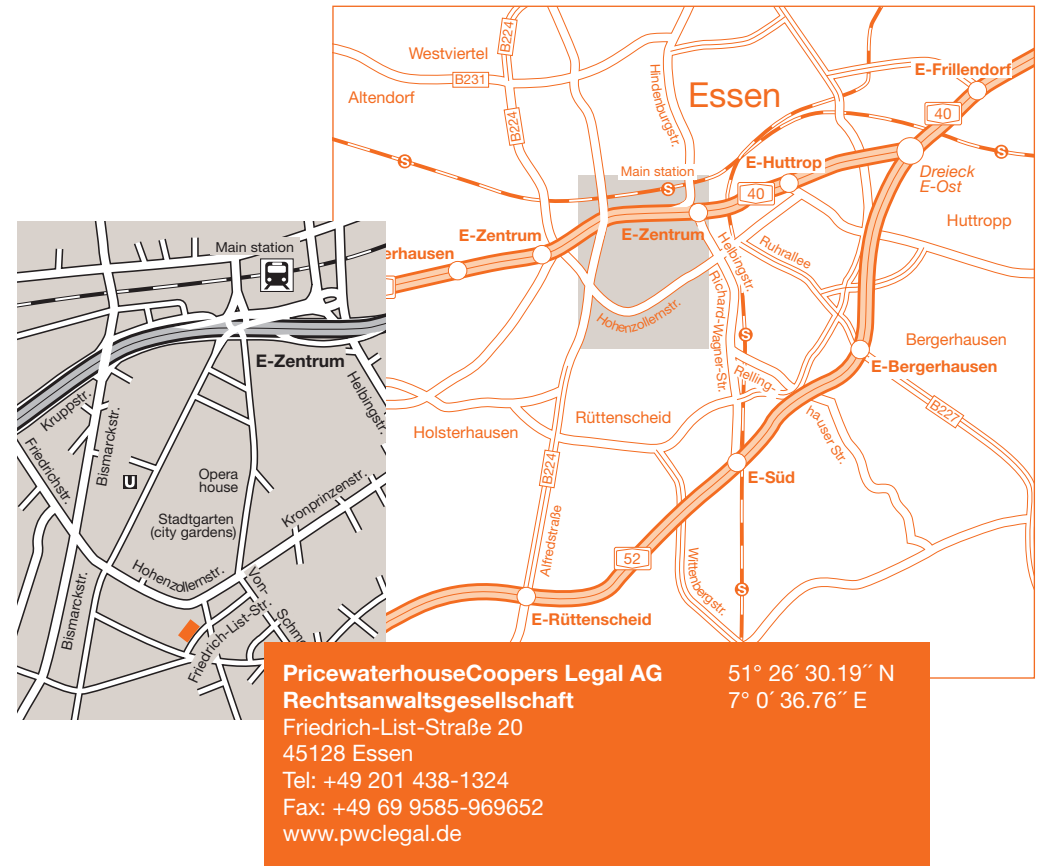

How to find us

PwC Legal in Essen

By car

From the A40 Bochum/Duisburg

- From Hanover/Dortmund/Bochum, take the A40 towards Essen and continue to the Essen-Zentrum exit.
- Keep on the left towards Bismarckplatz (Finanzamt Ost).
- At Bismarckplatz turn left into Bismarckstraße/B224 and continue to the first traffic lights at the corner of Friedrichstraße/Hohenzollernstraße (Mercure Hotel/HDI building).
- Turn left into Hohenzollernstraße and follow the road up to the traffic lights (petrol station).
- Then turn right into Von-Schmoller-Straße and after 100 metres, turn right again into Friedrich-List-Straße.
- PwC Legal is on the right.

From the A52 Düsseldorf, Düsseldorf/Essen

- From Düsseldorf/Cologne/Leverkusen take the A52 towards Essen to the Essen-Rüttenscheid exit.
- Turn left onto the B224 (Alfredstraße) and continue straight ahead to the Bismarckstraße traffic lights (Mercure Hotel/HDI building).
- Turn right into Hohenzollernstraße and follow the road up to the traffic lights (petrol station).
- Then turn right into Von-Schmoller-Straße and after 100 metres, turn right again into Friedrich-List-Straße.
- PwC Legal is on the right.

By train

- Travel to Essen Hauptbahnhof (main station).
- From there, take the metro (U-Bahn) U11 towards Essen Messe and travel one stop to Philharmonie/Saalbau station.
- Continue on foot in the same direction and turn left into Hohenzollernstraße.
- Turn right into Von-Schmoller-Straße and then right again into Friedrich-List-Straße. PwC Legal is on the right.