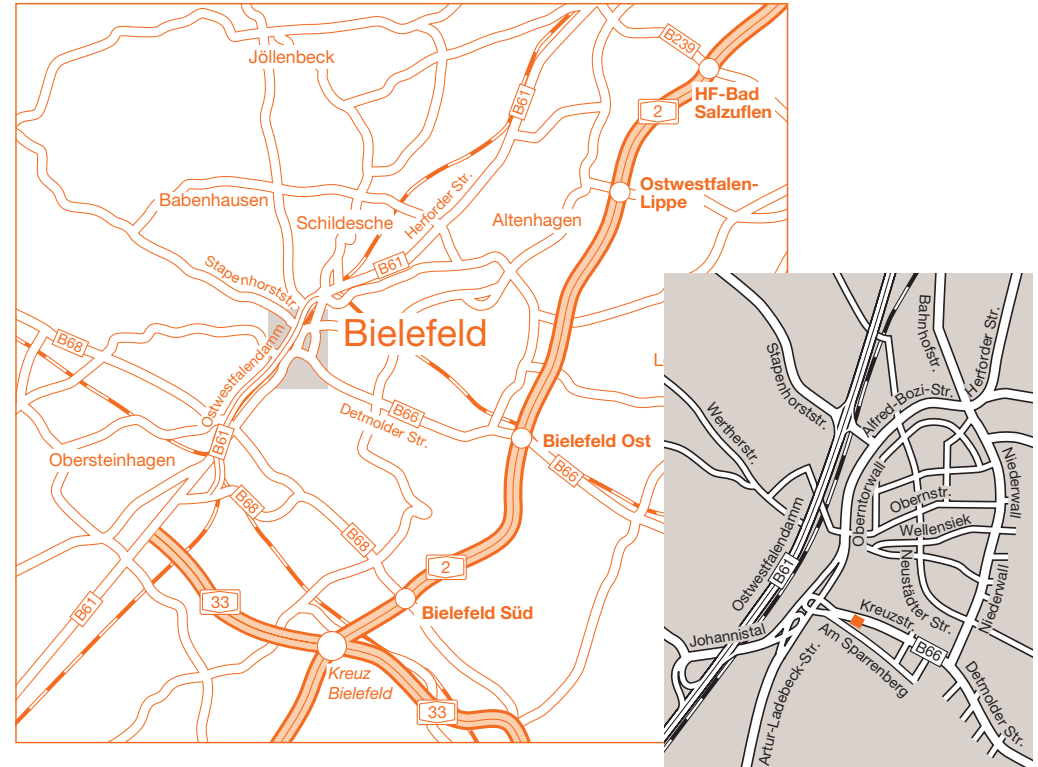

From the A2 Hanover

- Take the A2 towards Dortmund until the Bielefeld Ost exit.
- Then take the B66 towards Bielefeld-Zentrum (city centre).

- Follow the signs towards Bielefeld's city centre for approximately 6 kilometres until you reach Detmolder Straße.
- Continue on Detmolder Straße for approximately 7 kilometres; the street eventually turns into Kreuzstraße.
- Continue on Kreuzstraße until you reach Adenauerplatz. In order to reach the PwC building, follow the roundabout on Adenauerplatz and get back onto Kreuzstraße travelling in the opposite direction. Then make an immediate right turn onto Gadderbaumer Straße and then an immediate left turn onto the street Am Sparrenberg.
- After about 20 metres on your left, you will find the entrance to our underground car park. From there you will find our reception on the 5th floor.

From the A33 Paderborn, Paderborn Airport

- From the airport, follow the signs for the A33 towards Paderborn/Bielefeld.
- Take the A33. Keep left at the fork in the direction of Bielefeld, then take the exit for B61/Ostwestfalendamm in the direction of Bielefeld-Zentrum.
- Leave Ostwestfalendamm at the Johannistal exit. Use the right lane of the two left-turn lanes so you are prepared to make a right turn onto Kreuzstraße at the next light. Then make an immediate right turn onto Gadderbaumer

Straße and then an immediate left turn onto the street Am Sparrenberg.

- After about 20 metres on your left, you will find the entrance to our underground car park. From there you will find our reception on the 5th floor.

PricewaterhouseCoopers Legal AG Rechtsanwalts-gesellschaft

Kreuzstraße 35
33602 Bielefeld
Tel: +49 521 96497-947
Fax: +49 521 96497-64
www.pwclegal.de

52° 1' 1.35" N   Underground car park:
8° 31' 34.45" E   Am Sparrenberg 1
52° 1' 00" N
8° 31' 32" E